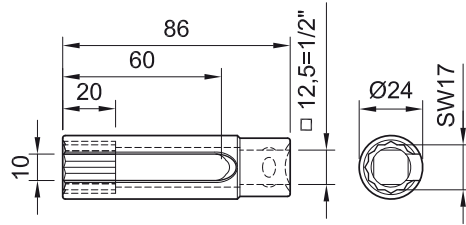

Socket wrench insert

Stäubli recommends these socket wrench inserts for a simple and safe assembly of the panel receptacles.

PV-WZ-AD/GWD

PV-SSE-AD4

Order No.	Type	Connector system	 Assembly instruction
32.6006	PV-WZ-AD/GWD	MC4	MA231, MA260, MA275
32.6026	PV-SSE-AD4	MC4	MA231