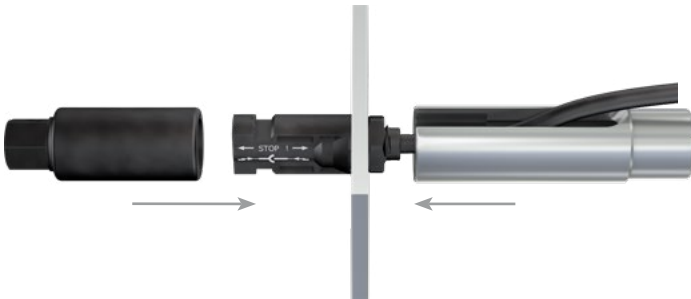

Socket wrench insert

Stäubli recommends these socket wrench inserts for a simple and safe assembly of the panel receptacles.

PV-WZ-AD/GWD

PV-SSE-AD4

Order No.	Type	Connector system	 Assembly instruction
32.6006	PV-WZ-AD/GWD	MC4	MA231, MA260, MA275
32.6026	PV-SSE-AD4	MC4	MA231