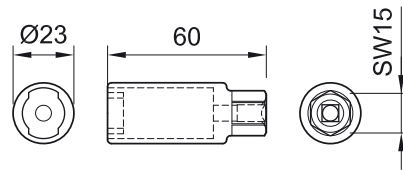

Socket wrench insert

Stäubli recommends these socket wrench inserts for a simple and safe assembly of the panel receptacles.

PV-WZ-AD/GWD

PV-SSE-AD4

Order No.	Type	Connector system	 Assembly instruction
32.6006	PV-WZ-AD/GWD	MC4	MA231, MA260, MA275
32.6026	PV-SSE-AD4	MC4	MA231